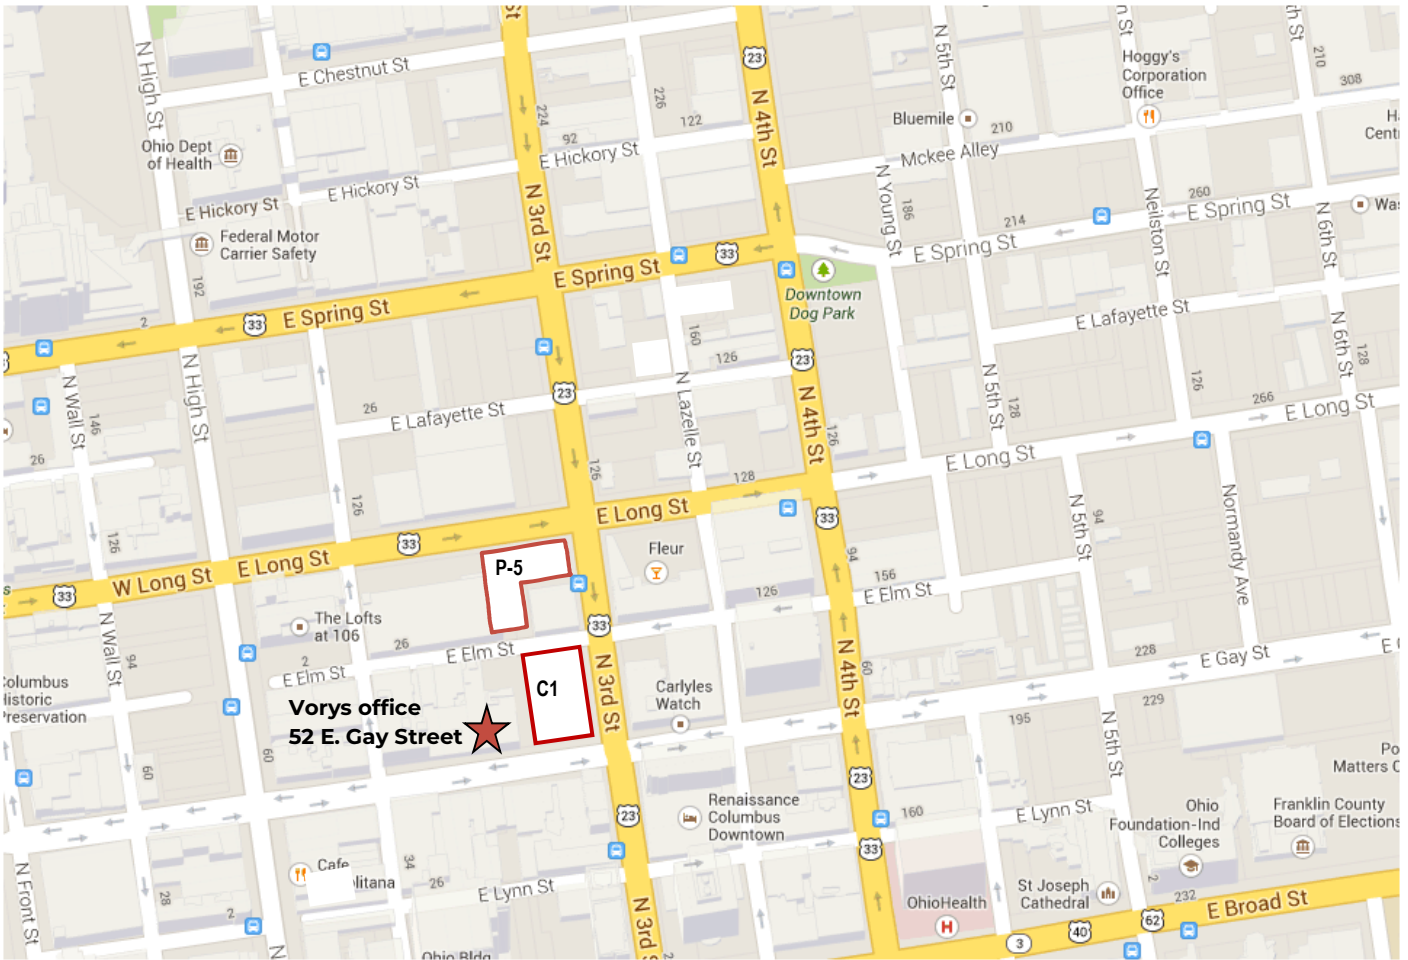

## COLUMBUS OFFICE PARKING LOTS

### CENTRAL PARKING (SPPLUS)

**C-1** Lot 114 (East Gay and 3<sup>rd</sup>)

### CITRIN

**P-5** Lot 5 (SW corner of Long & 3<sup>rd</sup>)